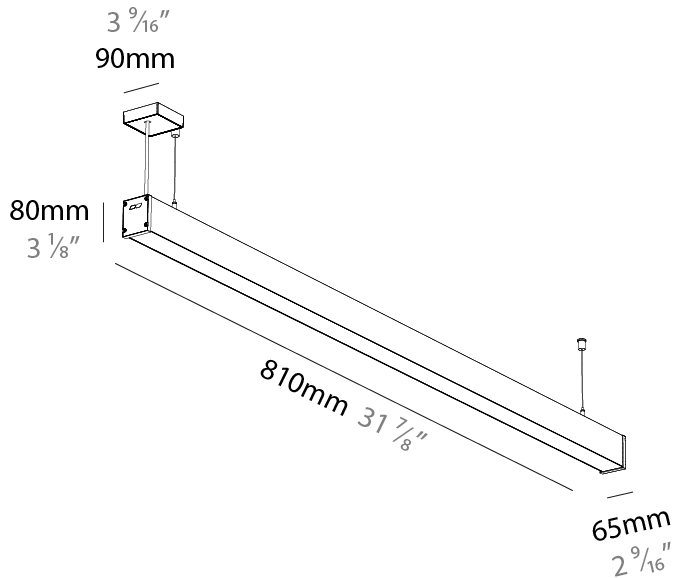

GENERAL

Series: Slider Straight IP54
Partner: Prolicht
Division: Architectural
Installation: Suspension
Product Type: Linear Profiles
Mounting Location: Ceiling
Light Distribution: Direct

PHYSICAL

Shape: Rectangle
Length (mm): 810
Length (in): 31 7/8
Width (mm): 65
Width (in): 2 9/16
Height (mm): 80
Height (in): 3 1/8
Weight (kg): 2.200

Diffuser: Diffuser - Opal, Micro-prism, Clear Micro-prism, Glare Control, Wallwasher Right, Wallwasher Left, Wallwash Double Asymmetric

Fixture Finish: SSR / BKV / CWI / CRY / HAB / UFT / ITA / RUA / FTG / MYG / LOD / PUS / FRO / FUP / KIA / POP / BLS / SPG / MEY / GOH / CHC / COM / ABZ / JAG / OBR / MOS / ROR

Fixture Material: Aluminum Die Cast
Cable Details: 2,000mm/78 3/4" or 6,000mm/236 1/4" Transparent Cable

ELECTRICAL

Lamp Type: LED (Zhaga Standard)
Input Wattage (W): 17
Total Output Wattage (W): 15.4
Dimming: Non-Dimmable
Driver Included: No
Driver Location: Remote
Driver Class: Class 2
Input Voltage (V): 120
Upon Request: DALI Dimming, MATTER Dimming

LED

Color Temperature (°K): 2700 / 3000 / 3500 / 4000
Max. Delivered Lumen (lm): 1769 - 2460
Nominal Lumen (lm): 2730 - 2850
CRI: >90 CRI
Lamp Life (hrs): 50000

OPTICAL

RATINGS AND CERTIFICATIONS

Certified By: Certified for North American Standards
IP rating: IP54