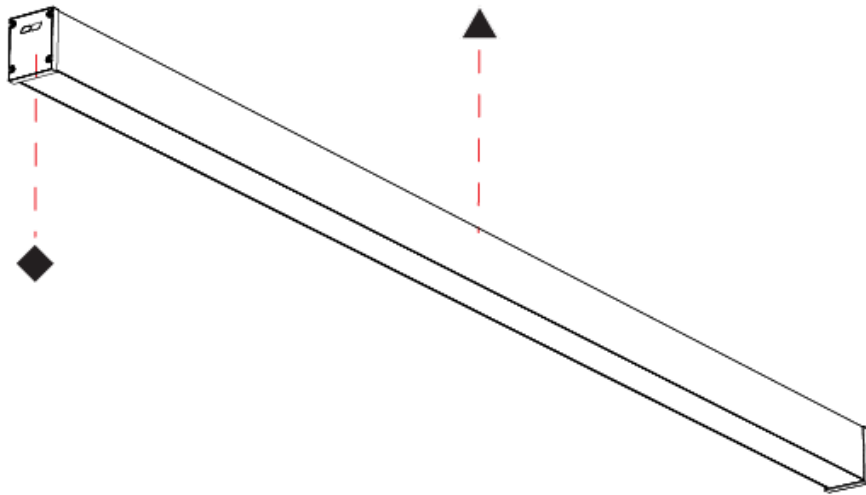

## SLIDER STRAIGHT IP54 SURFACE

A3D384-

PROJECT

TYPE

SPECIFIER

QUANTITY

DATE